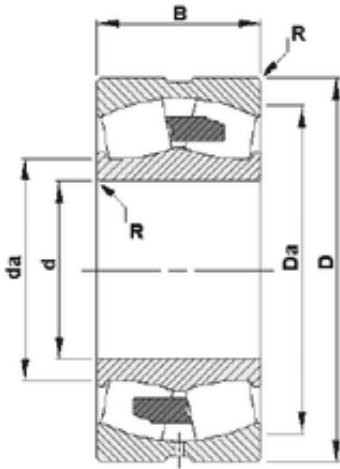

## Timken 23068YMB spherical roller bearings

Bearing No. 23068YMB

23068YMB Bearing 2D drawings and 3D CAD models

Size	340x520x133 mm
Bore Diameter	340 mm
Outer Diameter	520 mm
Width	133 mm
d	340 mm
D	520 mm
B	133 mm
C	133 mm
R	4 mm
Da	481 mm
dia	384 mm