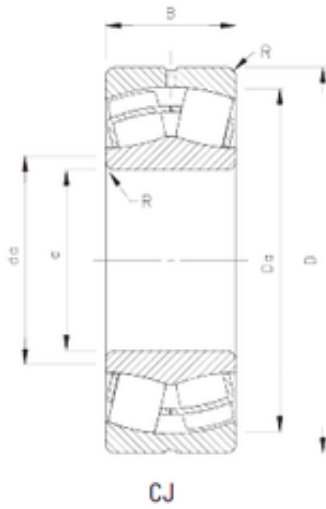

KIA Roller Industry Co.,Ltd

Timken 22220CJ spherical roller bearings

Bearing No. 22220CJ

Size	100x180x46 mm
Bore Diameter	100 mm
Outer Diameter	180 mm
Width	46 mm
d	100 mm
D	180 mm
B	46 mm
C	46 mm
R	2 mm
Da	160 mm
da	119 mm

22220CJ Bearing 2D drawings and 3D CAD models