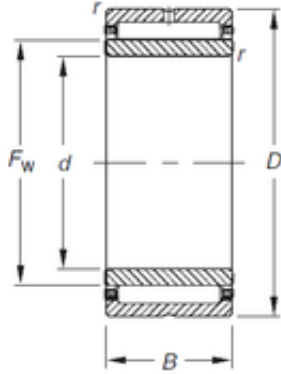

KIA Roller Industry Co.,Ltd

Timken NKJS50 needle roller bearings

Bearing No. NKJS50

Size	50x80x28 mm
Bore Diameter	50 mm
Outer Diameter	80 mm
Width	28 mm
d	50 mm
Fw	60 mm
D	80 mm
B	28 mm
C	28 mm
r	1,1 mm
S	1,5 mm
Weight	0,523 Kg
Basic dynamic load rating (C)	66,9 kN
Basic static load rating (C0)	103 kN
(Grease) Lubrication Speed	7300 r/min

NKJS50 Bearing 2D drawings and 3D CAD models