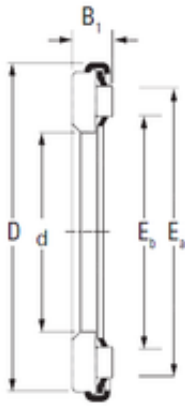

## Timken AX 5 20 35 needle roller bearings

Bearing No. AX 5 20 35

Size	20x35x5 mm
Bore Diameter	20 mm
Outer Diameter	35 mm
Width	5 mm
d	20 mm
D	35 mm
B1	5 mm
Ea	31,6 mm
Eb	22 mm
Weight	0,018 Kg
Basic dynamic load rating (C)	11,8 kN
Basic static load rating (C0)	39 kN

AX 5 20 35 Bearing 2D drawings and 3D CAD models