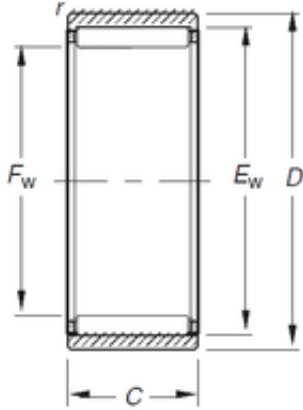

## Timken RNAO16X24X20 needle roller bearings

Bearing No. RNAO16X24X20

Size	16x20x20 mm
Bore Diameter	16 mm
Outer Diameter	20 mm
Width	20 mm
Fw	16 mm
D	24 mm
Ew	20 mm
C	20 mm
r	0,3 mm
Weight	0,032 Kg
Basic dynamic load rating (C)	13,4 kN
Basic static load rating (C0)	19,5 kN
(Grease) Lubrication Speed	18000 r/min

RNAO16X24X20 Bearing 2D drawings and 3D CAD models