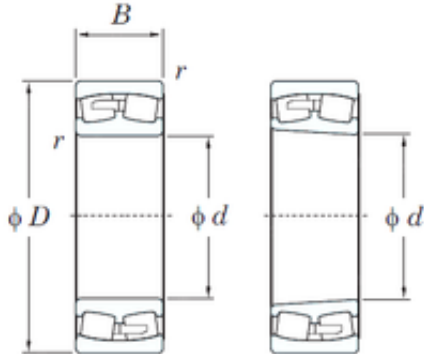

KIA Roller Industry Co.,Ltd

KOYO 23932RK spherical roller bearings

Bearing No. 23932RK

Size	160x220x45 mm
Bore Diameter	160 mm
Outer Diameter	220 mm
Width	45 mm
d	160 mm
D	220 mm
B	45 mm
C	45 mm
r min.	2 mm
da min.	170 mm
Da max.	210 mm
ra max.	2 mm
Weight	5,2 Kg
Basic dynamic load rating (C)	341 kN
Basic static load rating (C0)	649 kN
(Grease) Lubrication Speed	1500 r/min
(Oil) Lubrication Speed	2000 r/min
Calculation factor (e)	0,19
Calculation factor (Y0)	3,52
Calculation factor (Y1)	3,6

23932RK Bearing 2D drawings and 3D CAD models