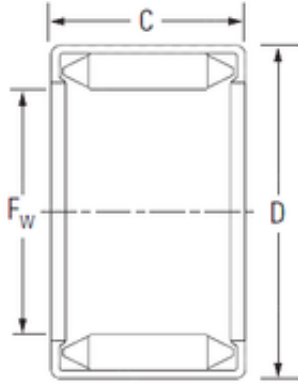

KIA Roller Industry Co.,Ltd

KOYO BHM2515 needle roller bearings

Bearing No. BHM2515

Size	25x33x15 mm
Bore Diameter	25 mm
Outer Diameter	33 mm
Width	15 mm
Fw	25 mm
D	33 mm
C	15 mm
Weight	0,03 Kg
Basic dynamic load rating (C)	19,5 kN
Basic static load rating (C0)	32 kN

BHM2515 Bearing 2D drawings and 3D CAD models