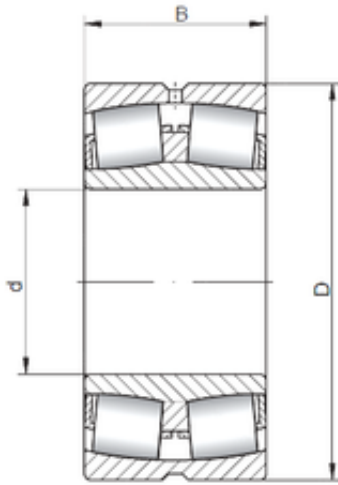

## ISO 24138W33 spherical roller bearings

Bearing No. 24138W33

Size	190x320x128 mm
Bore Diameter	190 mm
Outer Diameter	320 mm
Width	128 mm
d	190 mm
D	320 mm
B	128 mm
C	128 mm

24138W33 Bearing 2D drawings and 3D CAD models